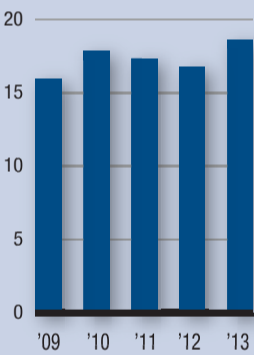

THE LIST

PRODUCTION COMPANIES

Ranked by local permitted days on location

THE PACESETTER:

The largest production company in L.A. County as ranked by permitted days on location is Jimmy Kimmel's 12:05AM Productions. The company responsible for producing "Jimmy Kimmel Live" pulled 1,066 permits to film on location last year, up from 696 in 2012.

What's Filming

The 51,305 FilmL.A. permitted days by production type.

Small Screen

Local on-location shooting for TV by permitted days. (in thousands)

Feature Time

Local on-location shooting for movies by permitted days. (in thousands)

Source: Film LA Inc.

Top 10 Moneymakers

Domestic box-office receipts for last year's highest grossing movies. (in millions)

Hunger Games	\$418
Iron Man 3	409
Despicable Me 2	368
Frozen	338
Man of Steel	291
Monsters University	268
Gravity	259
The Hobbit	250
Fast & Furious 6	239
Oz The Great and Powerful	235