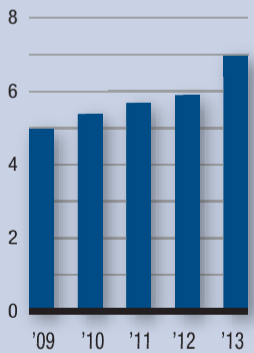

THE LIST

PRODUCTION COMPANIES

Ranked by local permitted days on location

THE PACESETTER:

The largest production company in L.A. County as ranked by permitted days on location is Jimmy Kimmel's 12:05AM Productions. The company responsible for producing "Jimmy Kimmel Live" pulled 1,066 permits to film on location last year, up from 696 in 2012.

What's Filming

The 51,305 FilmL.A. permitted days by production type.

Small Screen

Local on-location shooting for TV by permitted days. (in thousands)

Feature Time

Local on-location shooting for movies by permitted days. (in thousands)

Source: Film LA Inc.

Top 10 Moneymakers

Domestic box-office receipts for last year's highest grossing movies. (in millions)

Hunger Games	\$418
Iron Man 3	409
Despicable Me 2	368
Frozen	338
Man of Steel	291
Monsters University	268
Gravity	259
The Hobbit	250
Fast & Furious 6	239
Oz The Great and Powerful	235