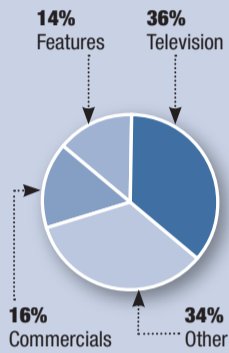

THE LIST

PRODUCTION COMPANIES

Ranked by local permitted days on location

THE PACESETTER:

The largest production company in L.A. County as ranked by permitted days on location is Jimmy Kimmel's 12:05AM Productions. The company responsible for producing "Jimmy Kimmel Live" pulled 1,066 permits to film on location last year, up from 696 in 2012.

What's Filming

The 51,305 FilmL.A. permitted days by production type.

Small Screen

Local on-location shooting for TV by permitted days. (in thousands)

Feature Time

Local on-location shooting for movies by permitted days. (in thousands)

Source: Film LA Inc.

Top 10 Moneymakers

Domestic box-office receipts for last year's highest grossing movies. (in millions)

Hunger Games	\$418
Iron Man 3	409
Despicable Me 2	368
Frozen	338
Man of Steel	291
Monsters University	268
Gravity	259
The Hobbit	250
Fast & Furious 6	239
Oz The Great and Powerful	235