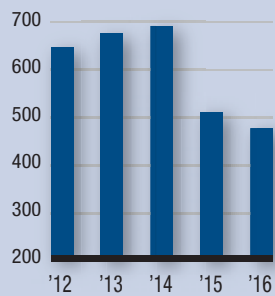

THE LIST

NEWSPAPERS

Ranked by daily circulation

▶ NEXT WEEK

The Largest SBA Lenders in L.A. County

THE PAGESSETTER: Weekday circulation at the Los Angeles Times decreased from 507,395 in September of last year to 472,251 this year. Sunday circulation decreased slightly from 782,631 to 773,789 over the same period. The Times named Davan Maharaj as publisher in addition to his job as editor-in-chief of the paper in March.

CLASSIFIED: La Opinion's circulation figures no longer include a weekly classified insert.

NOTED: Investor's Business Daily stopped publishing daily in May and became a weekly publication.

OWNERSHIP: The Signal, a daily publication covering the Santa Clarita Valley, was sold by Morris Multimedia Inc. to Paladin Multimedia Group Inc. at the beginning of 2016.

Fewer Readers

Daily circulation at the L.A. Times continues to decline, as of Sept. 30. (in thousands)

Source: L.A. Times

Digital Growth

The percentage of newspaper ads from digital sources continues to grow.