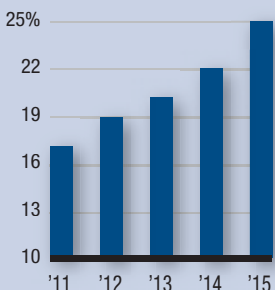

THE LIST

NEWSPAPERS

Ranked by daily circulation

▶ NEXT WEEK

The Largest SBA Lenders in L.A. County

THE PAGESSETTER: Weekday circulation at the Los Angeles Times decreased from 507,395 in September of last year to 472,251 this year. Sunday circulation decreased slightly from 782,631 to 773,789 over the same period. The Times named Davan Maharaj as publisher in addition to his job as editor-in-chief of the paper in March.

CLASSIFIED: La Opinion's circulation figures no longer include a weekly classified insert.

NOTED: Investor's Business Daily stopped publishing daily in May and became a weekly publication.

OWNERSHIP: The Signal, a daily publication covering the Santa Clarita Valley, was sold by Morris Multimedia Inc. to Paladin Multimedia Group Inc. at the beginning of 2016.

Fewer Readers

Daily circulation at the L.A. Times continues to decline, as of Sept. 30. (in thousands)

Source: L.A. Times

Digital Growth

The percentage of newspaper ads from digital sources continues to grow.